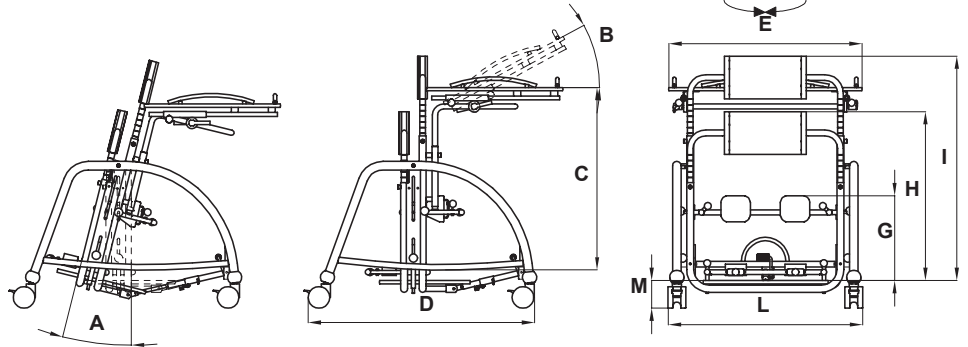

FEATURES

- **Frame** varnished with non-toxic epoxy-powder paint and with chromium-plated and adjustable parts.
- **Removable table** is made of multilayer wood, and is upright/prone standard height, depth and angle adjustable.
- **Knee-pads** adjustable in depth, width, height and rotation.
- **Heel-rests** adjustable in depth and width.
- **Wooden base** adjustable in height.
- **Pelvic support** is adjustable in height, depth and circumference using velcro straps. Allows for pelvic lateral rotation.
- **Chest support** (for sizes 2 and 3 only) is adjustable in height, depth and circumference using velcro straps. Allows for chest rotation.
- **Solid wheels**, diameter of 3" with brakes.
- Better social interaction achieved through low platform to floor distance
- 19 degrees of prone tilt available with easy to use foot plate.

Birch wooden table and base

 **Attention!**
Read the user and maintenance manual carefully

SIZE	WEIGHT	MAX LOAD CAP	A	B	C	D	E	F	G	H	I	L	M
1	34.2 lbs.	77.2 lbs.	0°-19°	0°-25°	20.1"-28"	26.4"	23.6"	23.6"	7.1"-12.2"	15.4"-22.4"	--	24.8"	3.9"-6.3"
2	47.4 lbs.	99.2 lbs.	0°-14°	0°-25°	24.4"-32.3"	31.9"	26.8"	23.6"	9.1"-17.3"	17.3"-27.6"	23.6"-33.9"	26.8"	3.5"-6.3"
3	52.9 lbs.	121.3 lbs.	0°-11°	0°-25°	28"-36.6"	34.3"	26.8"	27.6"	9.1"-21.3"	22"-35.8"	29.9"-43.3"	28.3"	3.5"-6.3"